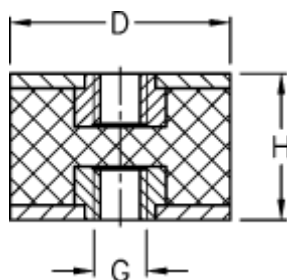

Data Sheet

Article number: 513010610700101

Description: KLEEVibration damper type 3
20-15-3, M6, NR - 43 shore

Measures

D = 20

G = M6

H = 15